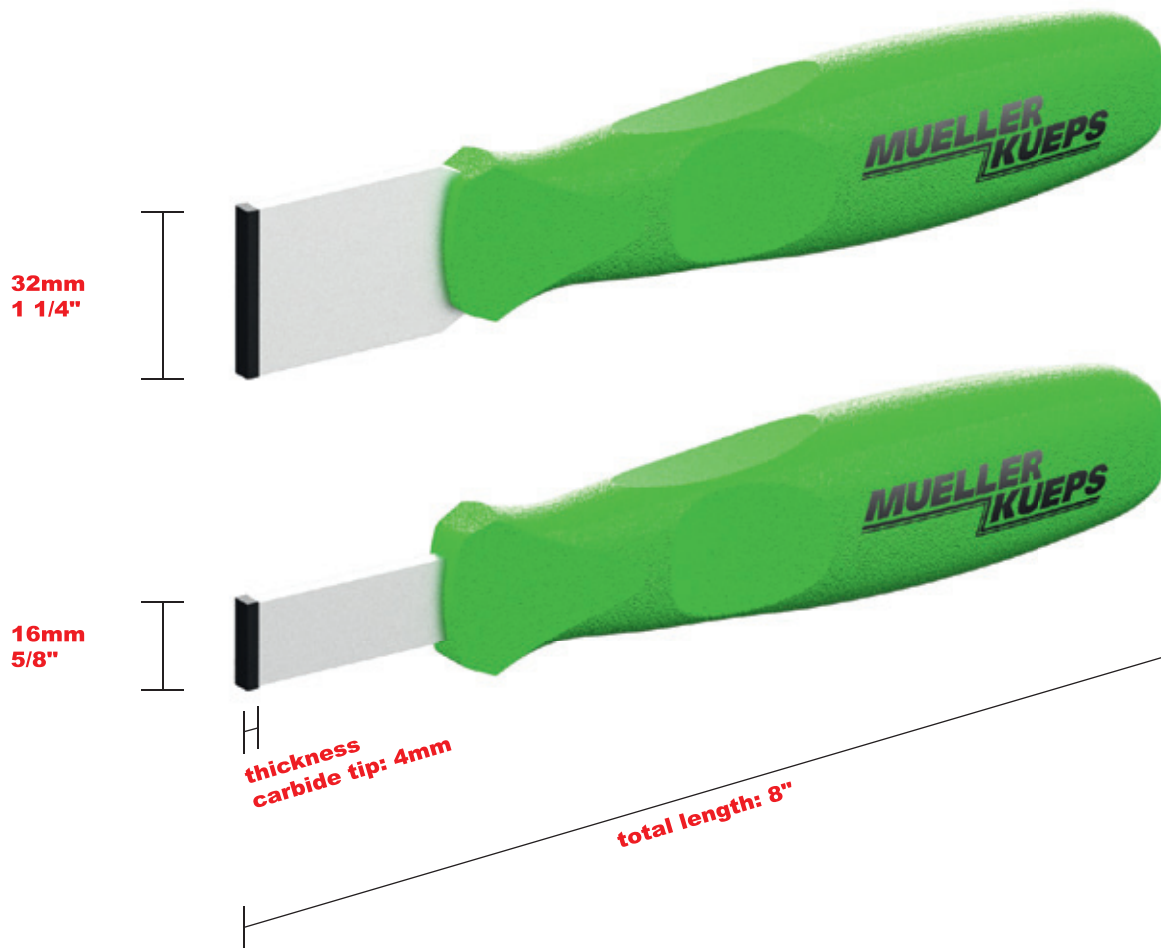

CARBIDE SCRAPER KIT

MUELLER's gasket; corrosion and carbon scraper

- Double edge blade
- Extremely durable due to high quality carbide inserts
- Works as pull or push tool
- Ergonomic hand grip
- Removes paint and glue in hard to reach areas
- Removes burned in corrosion on brakes
- Carbon on exhaust manifold etc...

268 220 Carbide Scraper kit